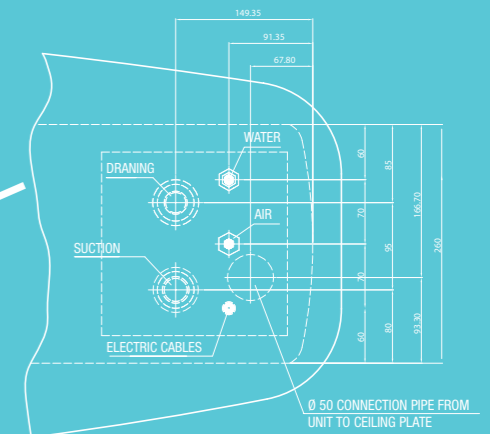

UNIVERSAL TOP

INSTALLATION

UNIVERSAL DROP

UNIVERSAL STAR

\*for the measures please refer to the technical documentation of the manufacturer

DIMENSIONS INDICATIVE\*

LINEA ESSE START

INSTALLATION