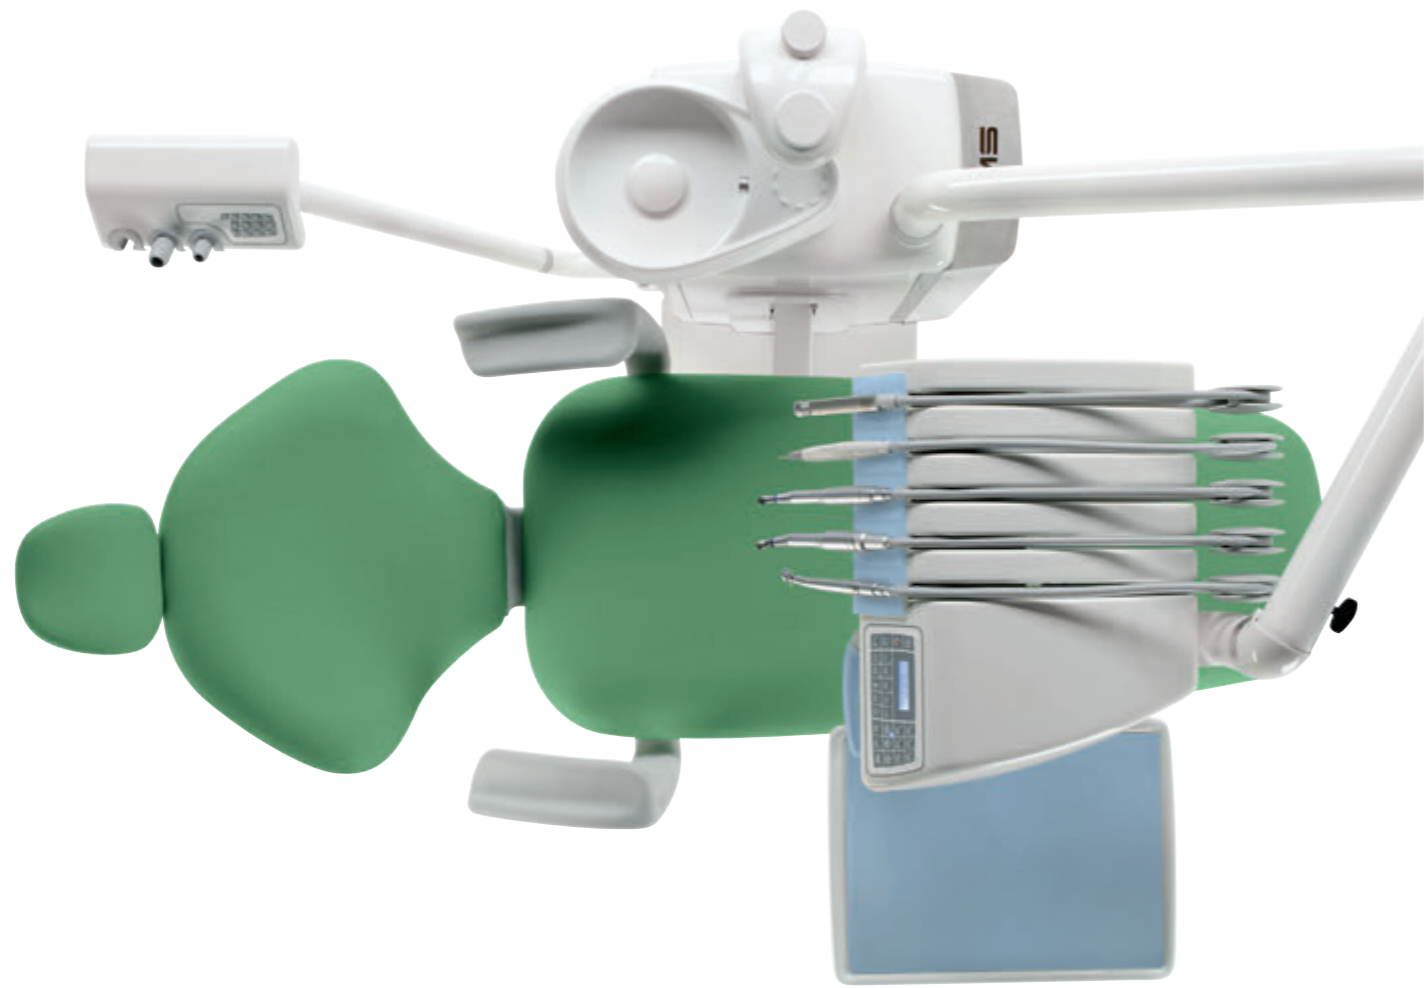

DOUBLE SUCTION HOSES  
+ 1 FREE

INTUITIVE  
INTERFACE

20° LEFT & RIGHT  
SWIVEL CHAIR

# Universal Top

A linear and technological dental unit. It is fully accessorized and very flexible. The instrument table with low elevation movements of the S.P.R.I.D.O. system can be equipped with up to five dynamic instruments.

# Universal Star

An ergonomic and flexible dental unit. In the Universal Star the instrument table and the lamp are suspended from the ceiling and adjustable. This is a very good solution because it ensures maximum ergonomics and a great freedom of movement. The unit is equipped with the S.P.R.I.D.O. system with low elevation movements.