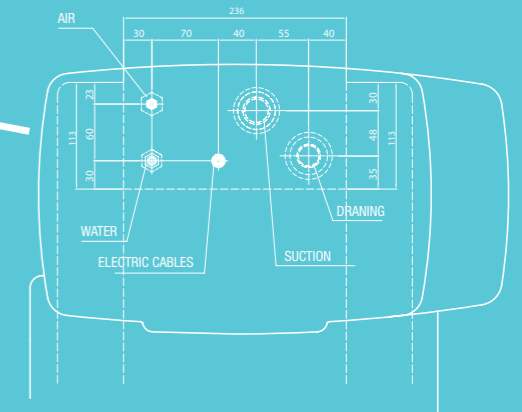

# Punto Kart

The instrument table made of ceramic is on a solid movable cart with hanging and removable instrument hoses. The Kart can be combined with a Moon chair. The Kart can be equipped with one syringe and four instruments included a micromotor for surgery.

# Tempo Kart

A ceramic instrument table mounted on a cart which can be equipped with up to four instruments with hanging hoses, this dentist cart element offers a full freedom of movement.

DIMENSIONS INDICATIVE\*

UNIVERSAL TOP

INSTALLATION

UNIVERSAL DROP

UNIVERSAL STAR

\*for the measures please refer to the technical documentation of the manufacturer

DIMENSIONS INDICATIVE\*

LINEA ESSE START

INSTALLATION