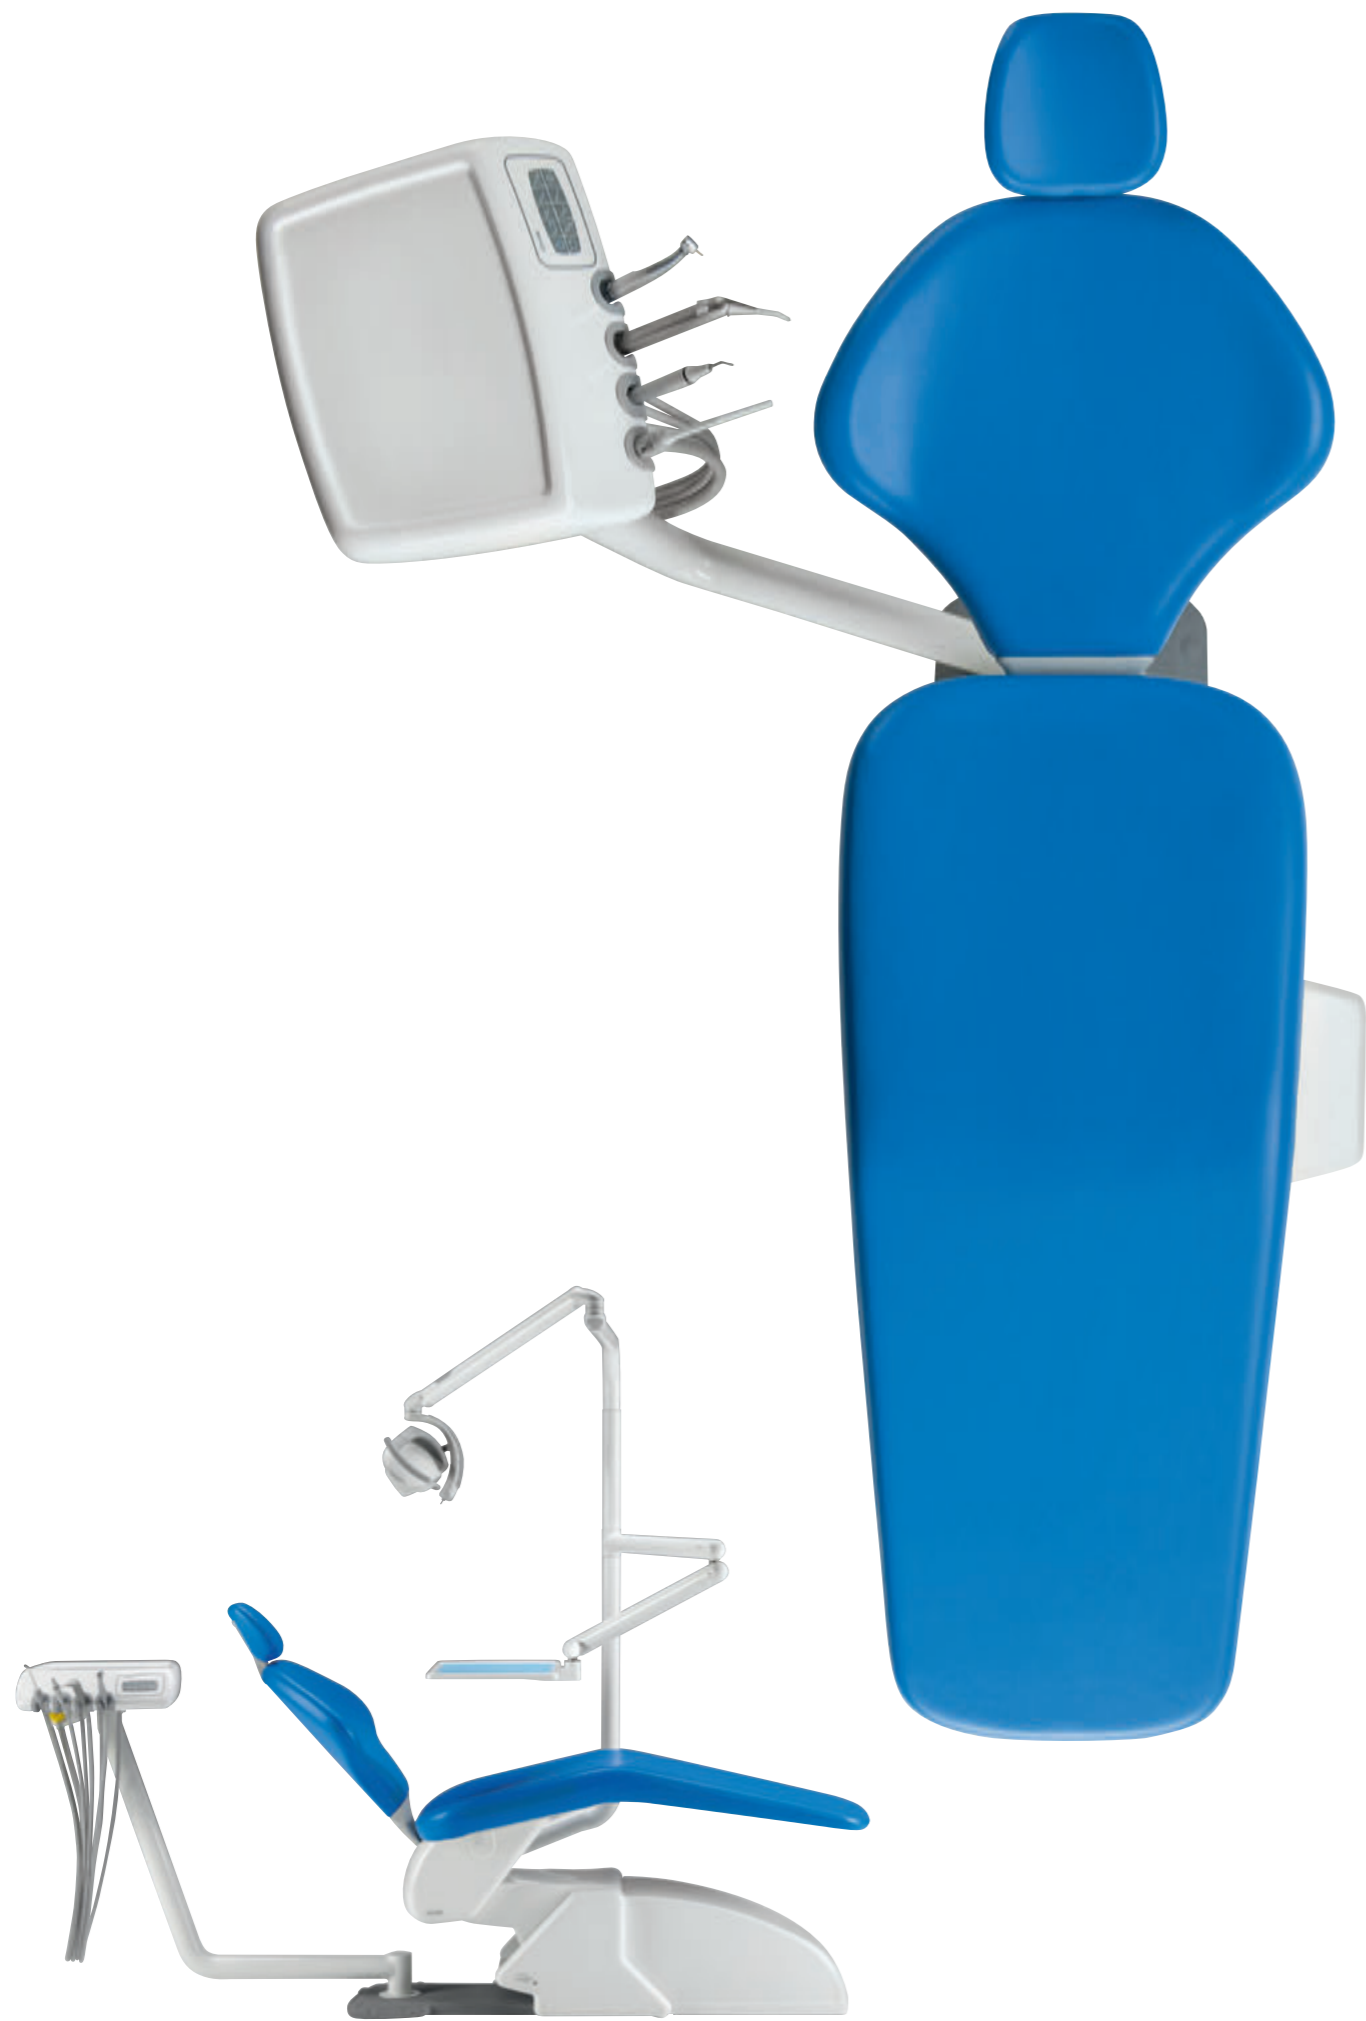

# Duke

The dental unit specifically designed for orthodontics. Duke is a practical and high performing unit for both right and left-handed operators, thanks to its outstanding mobility. It offers all the OMS quality and service.