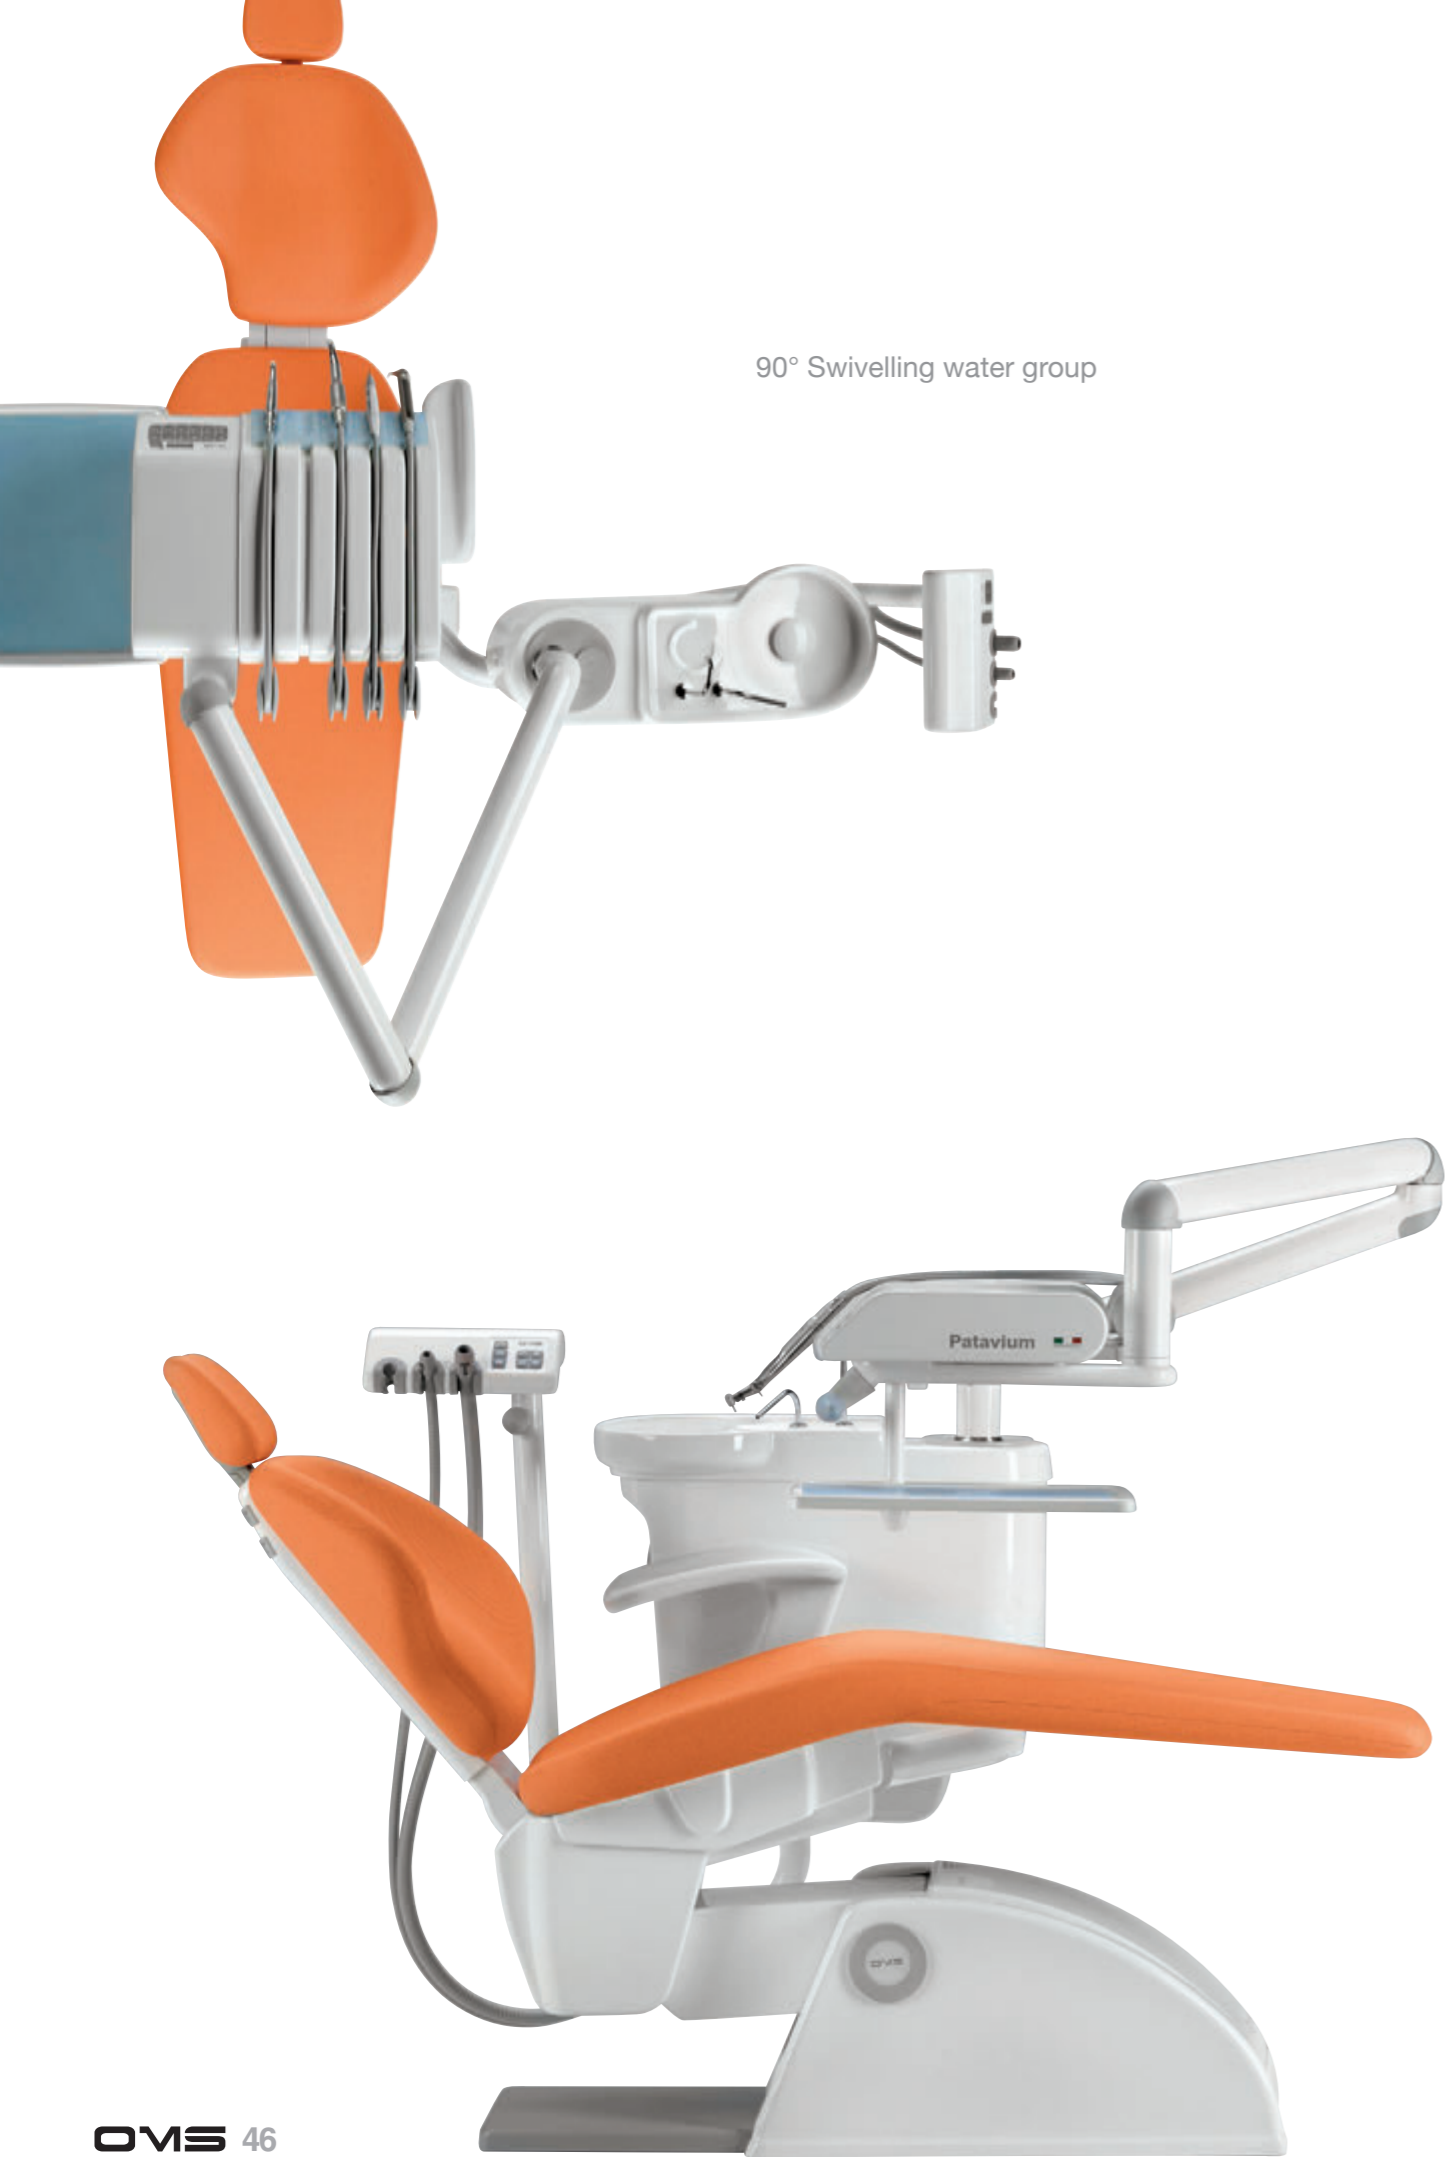

90° Swivelling water group