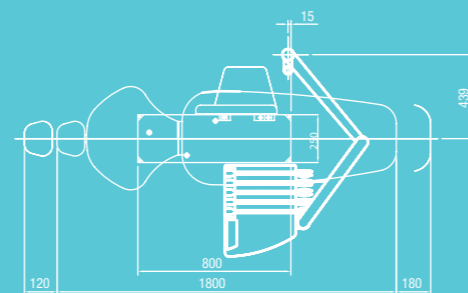

UNIVERSAL TOP

INSTALLATION

UNIVERSAL DROP

UNIVERSAL STAR

\*for the measures please refer to the technical documentation of the manufacturer

DIMENSIONS INDICATIVE\*

LINEA ESSE START

INSTALLATION