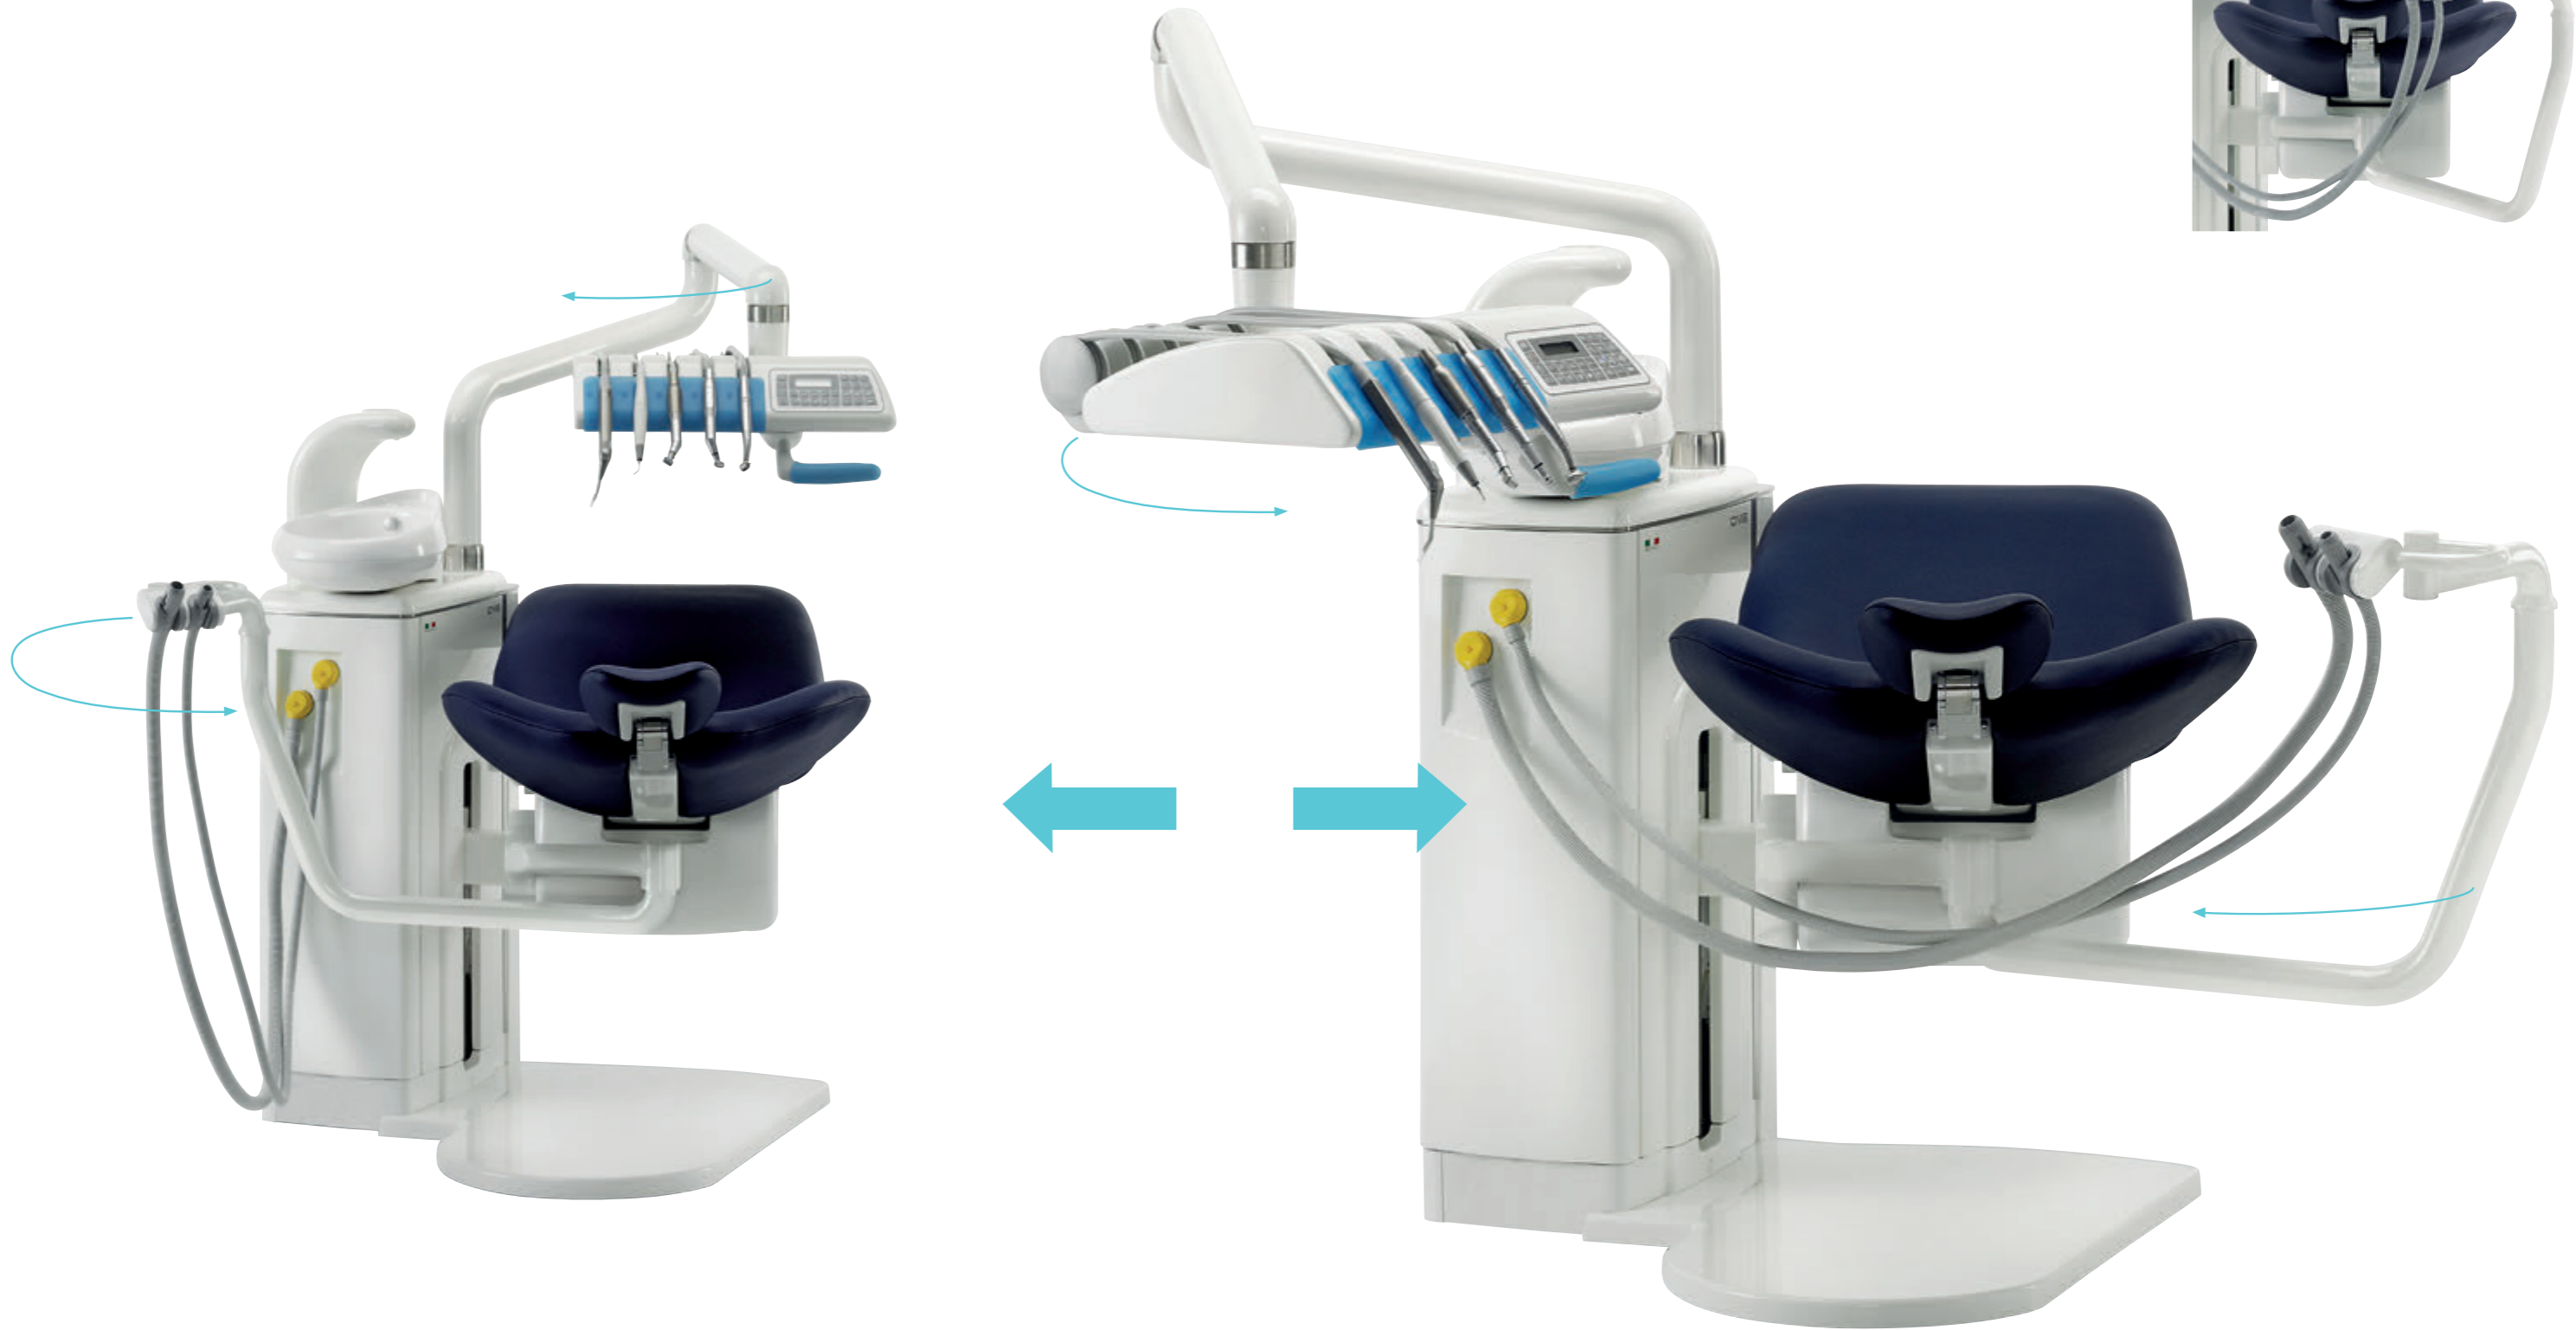

Are you left-handed? 👍 No problem

Universal Top is also available
in the left-handed version