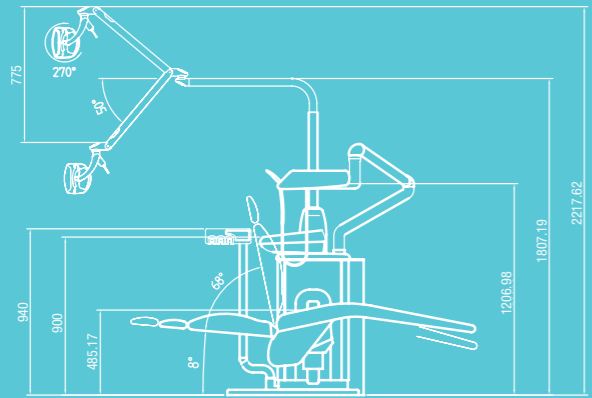

UNIVERSAL DROP