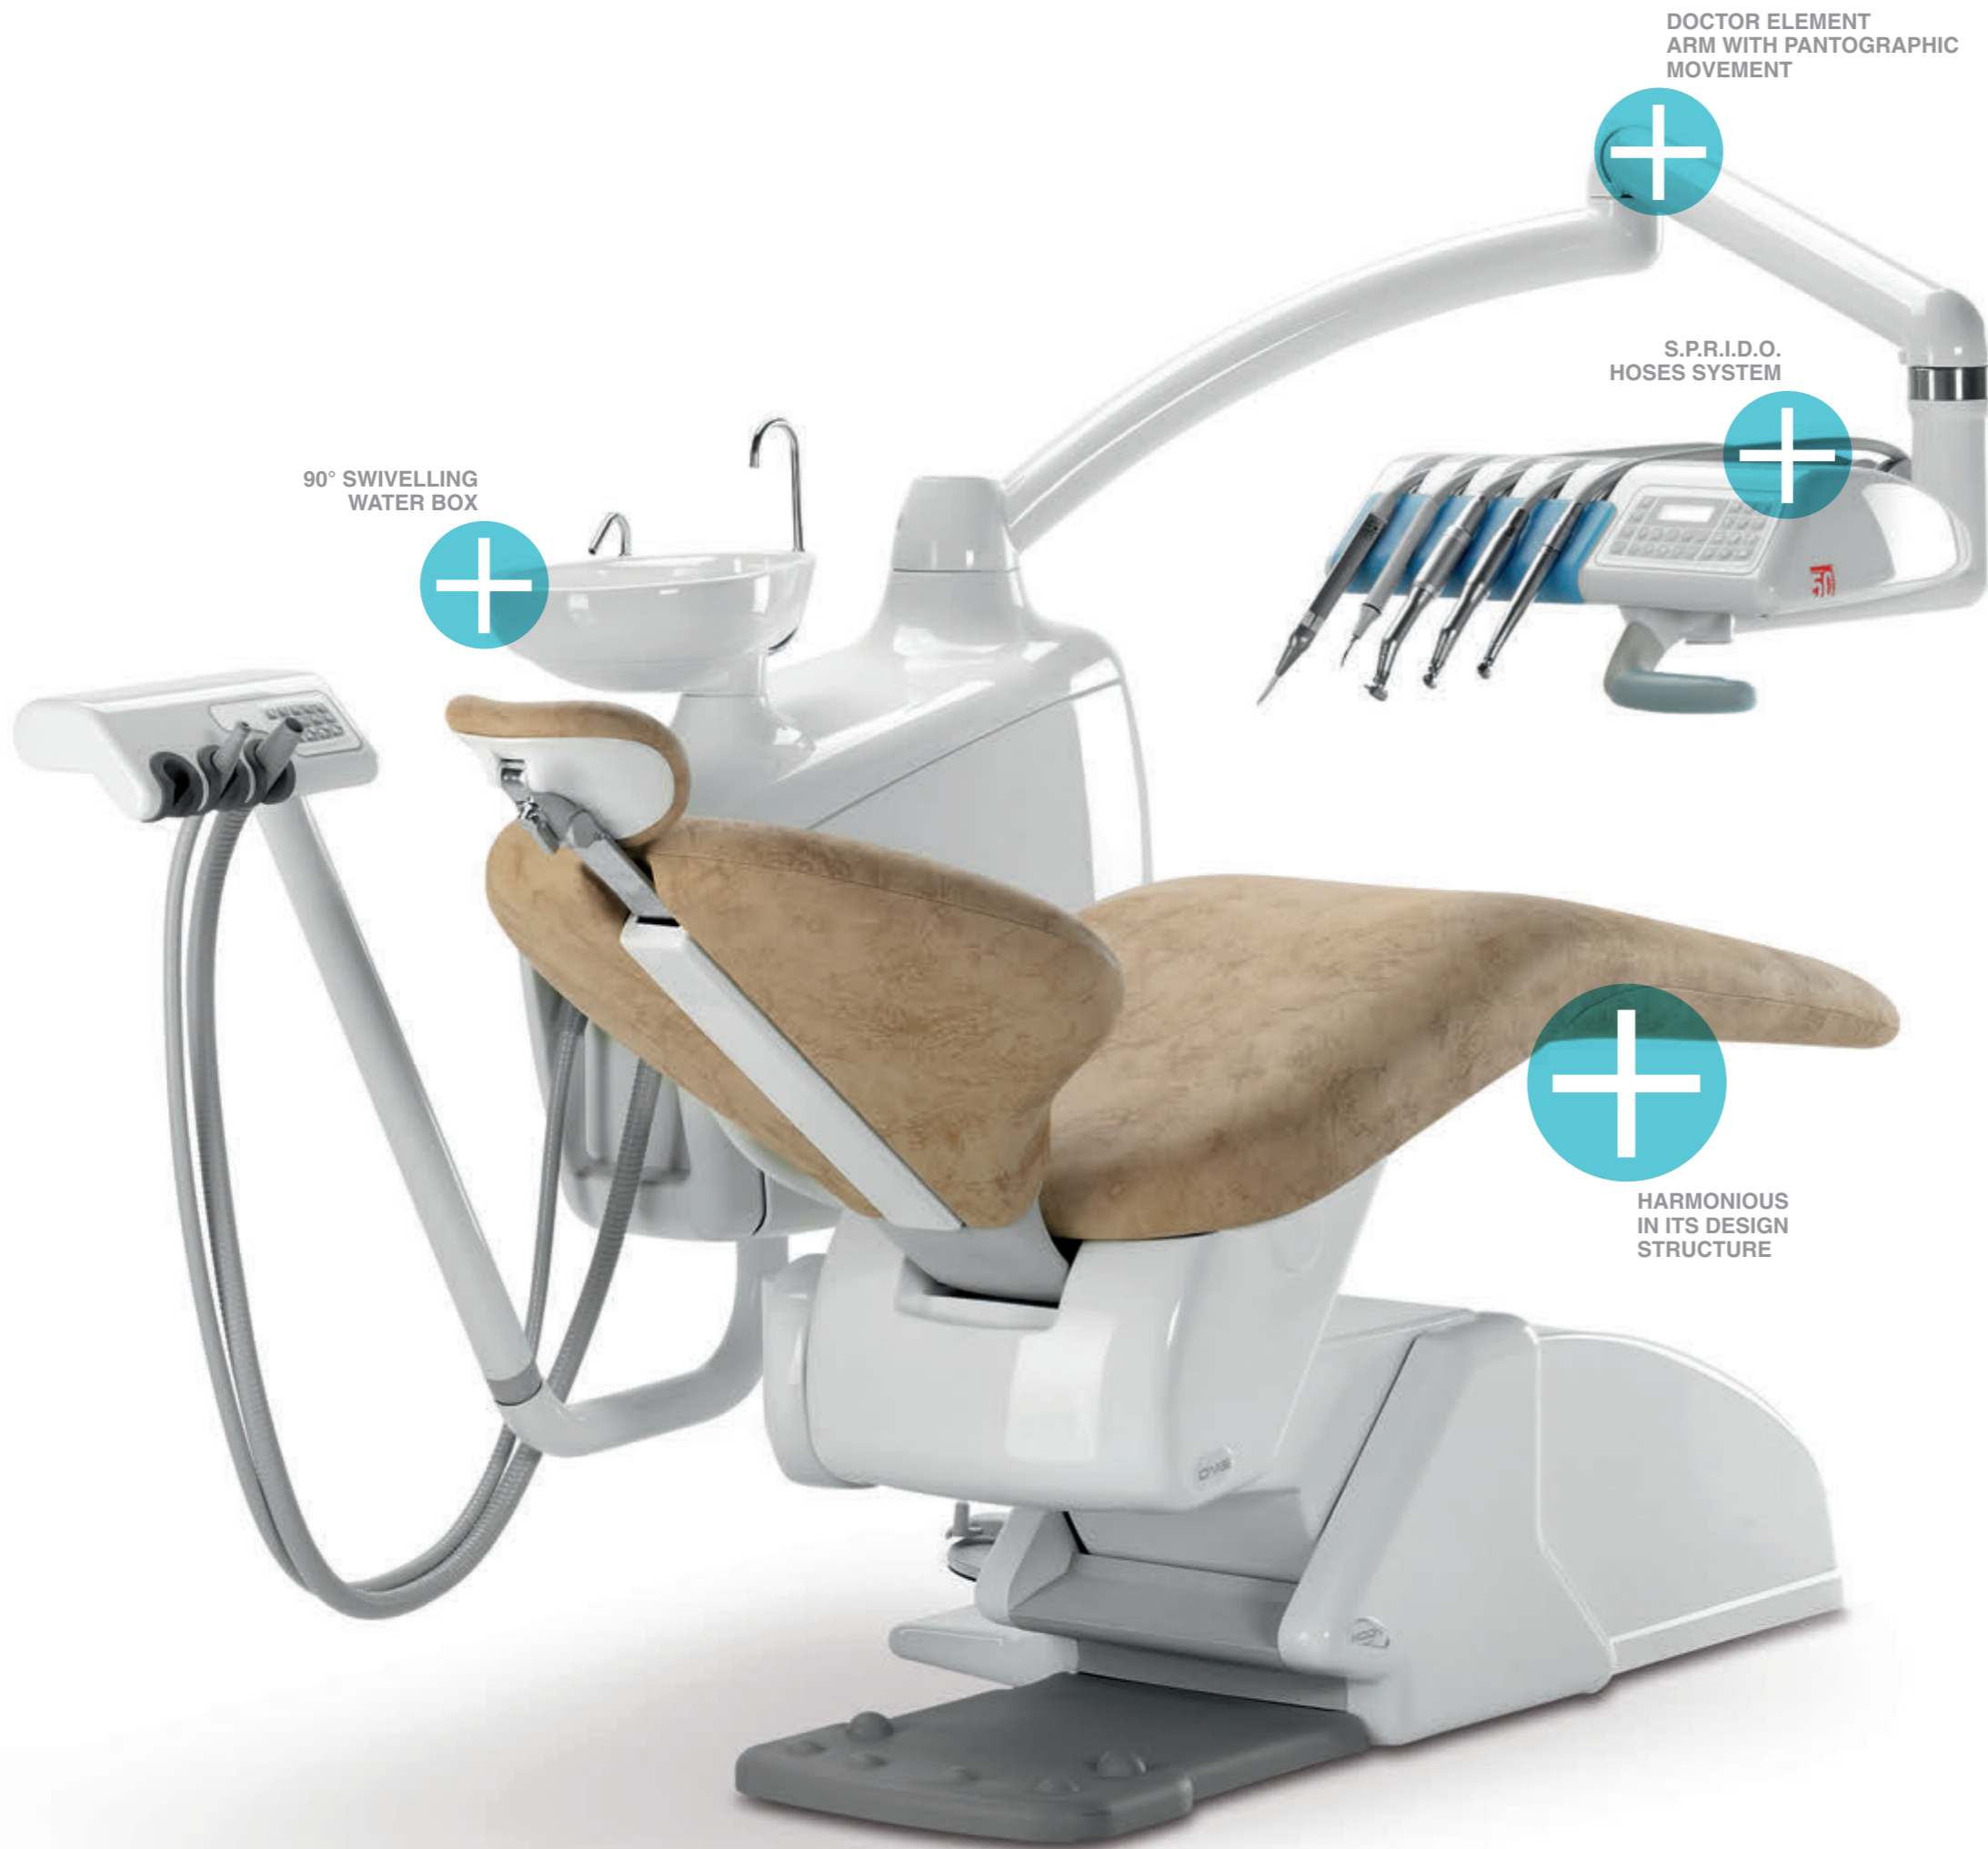

# Universal Star

An ergonomic and flexible dental unit. In the Universal Star the instrument table and the lamp are suspended from the ceiling and adjustable. This is a very good solution because it ensures maximum ergonomics and a great freedom of movement. The unit is equipped with the S.P.R.I.D.O. system with low elevation movements.

# Universal ML

The first dental unit in the world with a built-in microscope. It is characterized by advanced technology, full equipment and low elevation S.P.R.I.D.O. system. The instrument table is equipped with five instruments and two symmetric control panels making easier the four-hand work.

## Details

- 1 Ergonomic instrument table with intuitive graphic interface
- 2 Standard version, 45°/60° inclined binocular tube 45°/60°
- 3 Video-digital system version, 0°/210° tilting binocular tube
- 4 Removable and autoclavable handles of instrument table
- 5 Low elevation S.P.R.I.D.O. system
- 6 Pantographic assistant table with wide range of movement

90° SWIVELLING  
WATER BOX

DOCTOR ELEMENT  
ARM WITH PANTOGRAPHIC  
MOVEMENT

S.P.R.I.D.O.  
HOSES SYSTEM

HARMONIOUS  
IN ITS DESIGN  
STRUCTURE