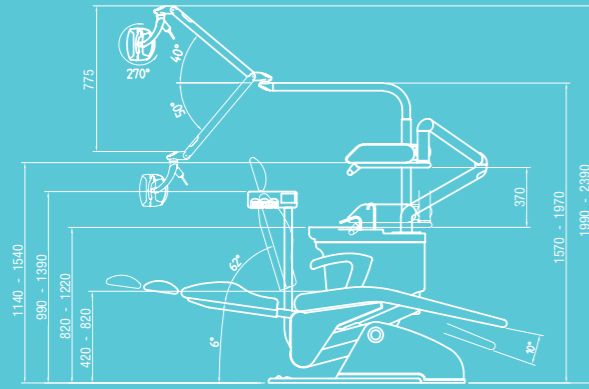

# Tempo Kart

A ceramic instrument table mounted on a cart which can be equipped with up to four instruments with hanging hoses, this dentist cart element offers a full freedom of movement.

DIMENSIONS INDICATIVE\*

UNIVERSAL TOP

INSTALLATION

UNIVERSAL DROP

UNIVERSAL STAR

\*for the measures please refer to the technical documentation of the manufacturer

DIMENSIONS INDICATIVE\*

LINEA ESSE START

INSTALLATION