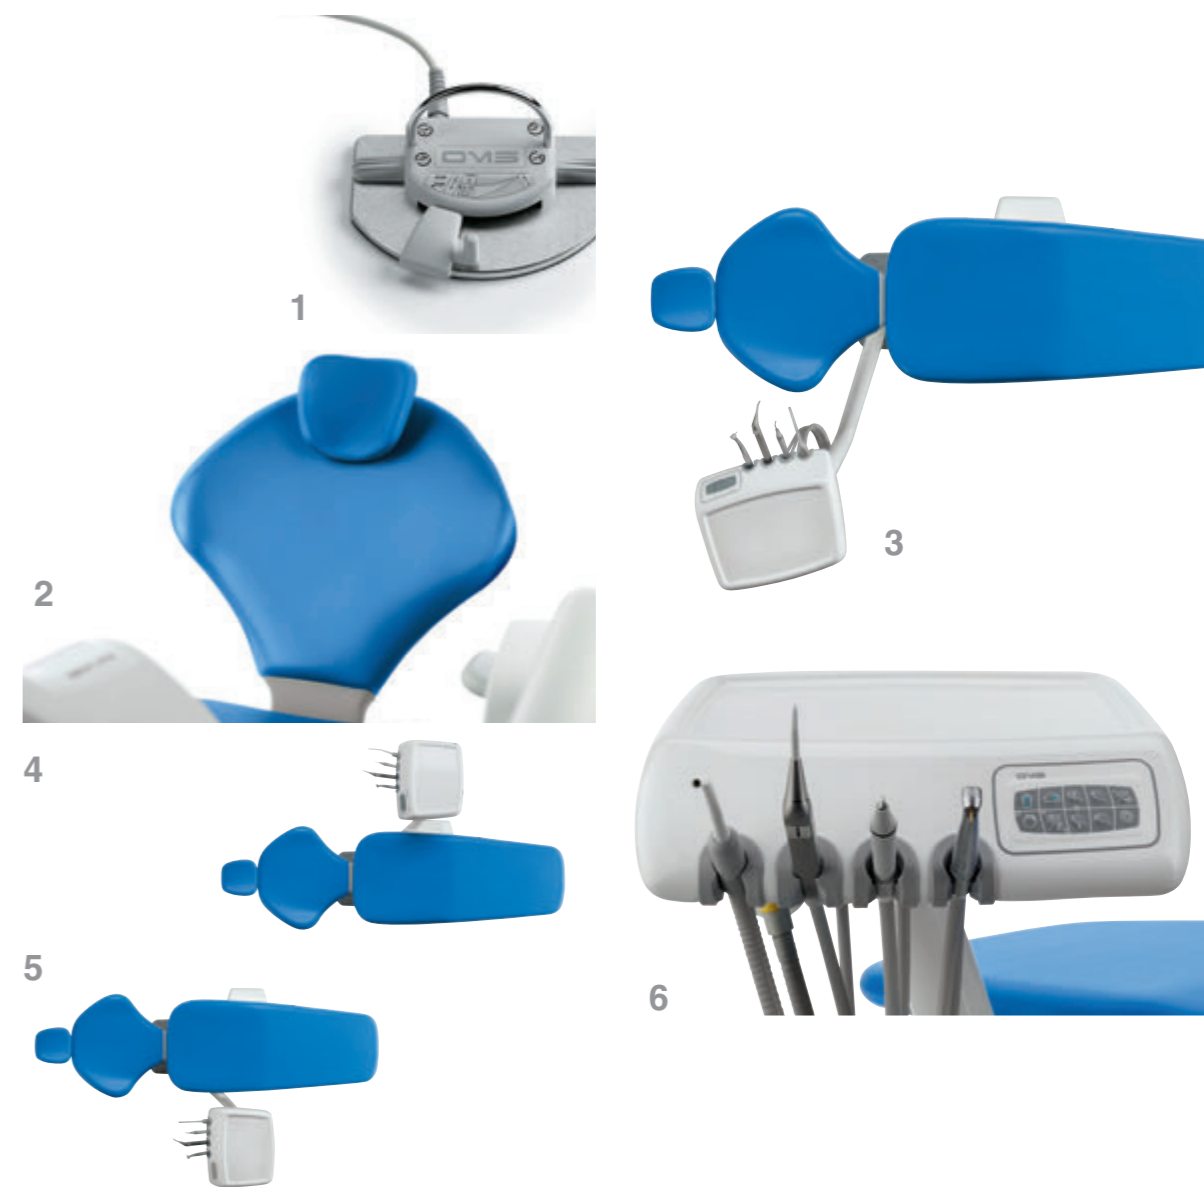

Details

1. 1 Ergonomic footcontrol for dynamic instruments and chair movements
2. 2 Chair with symmetrical backrest and double-jointed headrest
3. 3 "12 o'clock" position
4. 4 Position for left handed operators
5. 5 Position for right-handed operators
6. 6 Housing for dynamic instruments and one suction hose