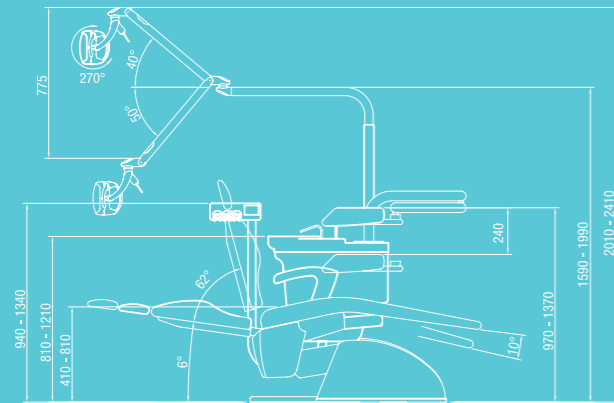

TEMPO 9 ELX

*for the measures please refer to the technical documentation of the manufacturer