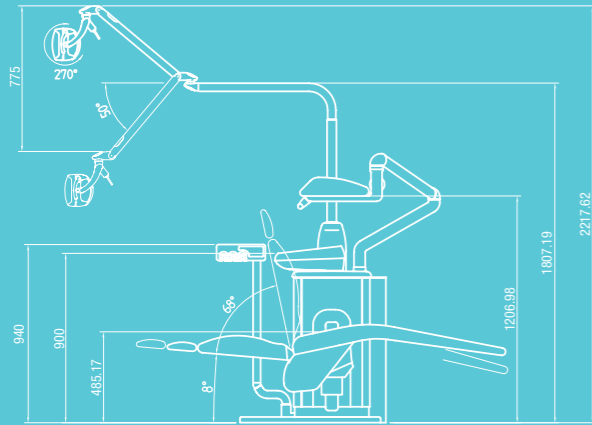

DIMENSIONS INDICATIVE*

UNIVERSAL TOP