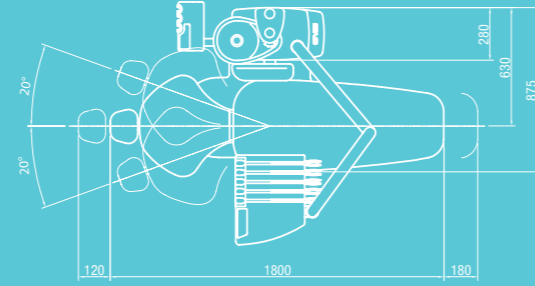

DIMENSIONS INDICATIVE*

UNIVERSAL TOP