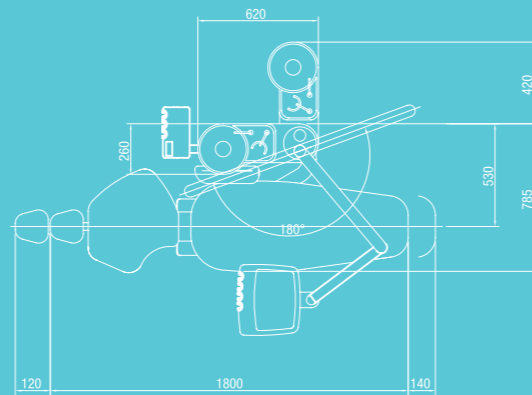

TEMPO 9 ELX

*for the measures please refer to the technical documentation of the manufacturer