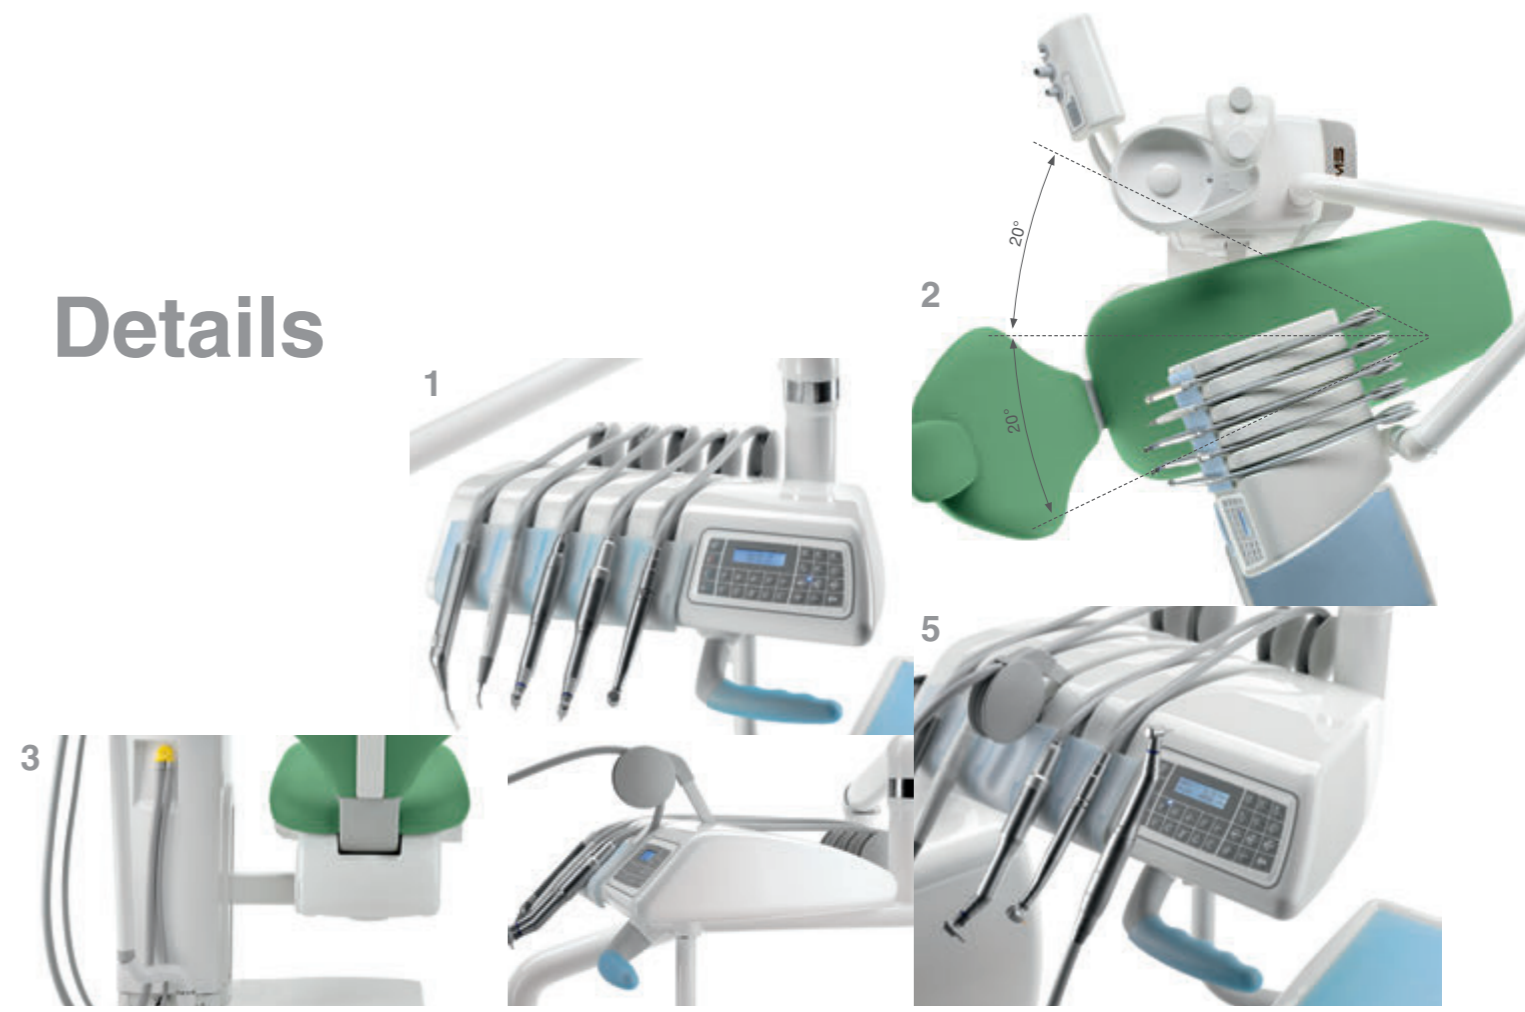

Details

- 1 Ergonomic instrument table with intuitive graphic interface
- 2 Unlimited working positions with 20° swivelling chair
- 3 Structure designed to allow great freedom of movement
- 4 Low elevation movements of the S.P.R.I.D.O. system
- 5 Brushless Micromotor
- 6 Two suction hoses + one free place+ uno libero