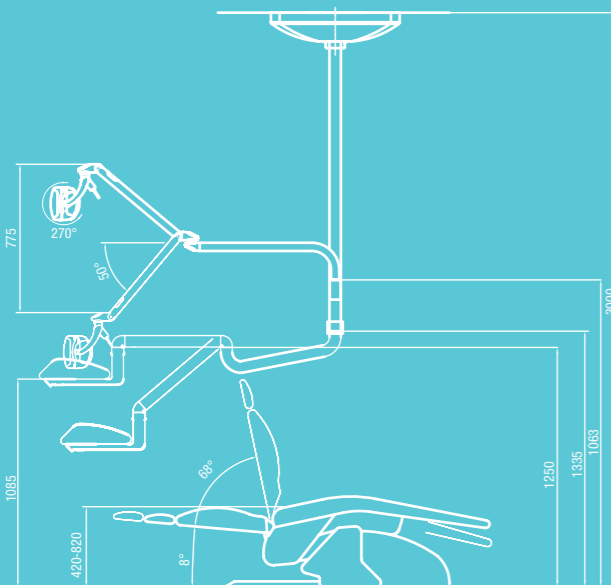

# Tempo Kart

A ceramic instrument table mounted on a cart which can be equipped with up to four instruments with hanging hoses, this dentist cart element offers a full freedom of movement.

DIMENSIONS INDICATIVE\*

UNIVERSAL TOP

INSTALLATION

UNIVERSAL DROP

UNIVERSAL STAR

\*for the measures please refer to the technical documentation of the manufacturer

DIMENSIONS INDICATIVE\*

LINEA ESSE START

INSTALLATION