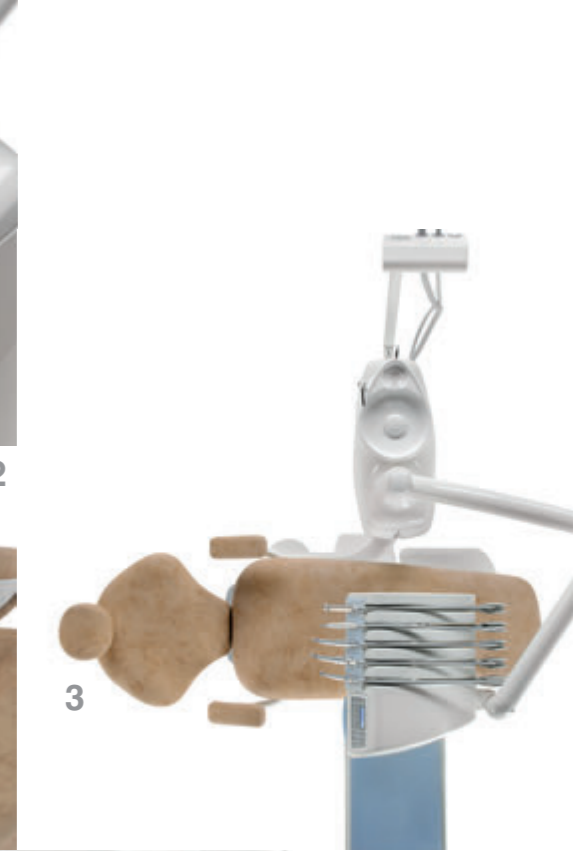

Details

- 1 Adjustable and removable spittoons
- 2 Optional disinfection system for suction hoses cannule
- 3 90° swivelling water group
- 4 Ergonomic instrument table with intuitive graphic interface.
- 5 Brushless micromotor
- 6 Low elevation S.P.R.I.D.O. system