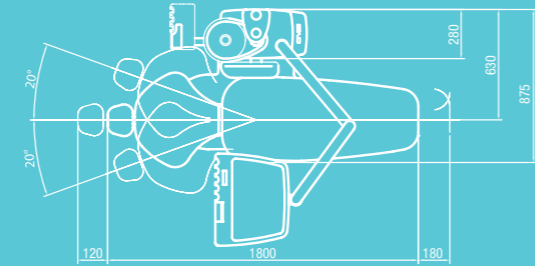

# Tempo Kart

A ceramic instrument table mounted on a cart which can be equipped with up to four instruments with hanging hoses, this dentist cart element offers a full freedom of movement.

DIMENSIONS INDICATIVE\*

UNIVERSAL TOP

INSTALLATION

UNIVERSAL DROP

UNIVERSAL STAR

\*for the measures please refer to the technical documentation of the manufacturer

DIMENSIONS INDICATIVE\*

LINEA ESSE START

INSTALLATION