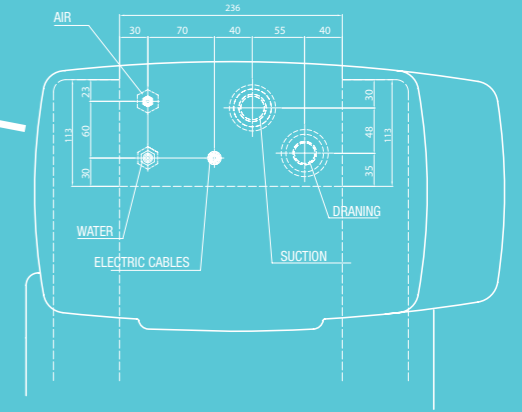

# Punto Kart

The instrument table made of ceramic is on a solid movable cart with hanging and removable instrument hoses. The Kart can be combined with a Moon chair. The Kart can be equipped with one syringe and four instruments included a micromotor for surgery.

# Tempo Kart

A ceramic instrument table mounted on a cart which can be equipped with up to four instruments with hanging hoses, this dentist cart element offers a full freedom of movement.

DIMENSIONS INDICATIVE\*

UNIVERSAL TOP

INSTALLATION

UNIVERSAL DROP

UNIVERSAL STAR

\*for the measures please refer to the technical documentation of the manufacturer

DIMENSIONS INDICATIVE\*

LINEA ESSE START

INSTALLATION