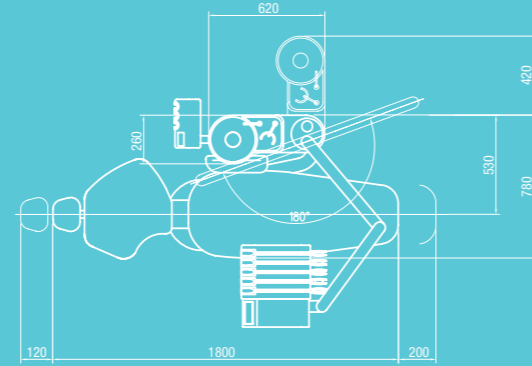

UNIVERSAL TOP

INSTALLATION

UNIVERSAL DROP

UNIVERSAL STAR

\*for the measures please refer to the technical documentation of the manufacturer

DIMENSIONS INDICATIVE\*

LINEA ESSE START

INSTALLATION